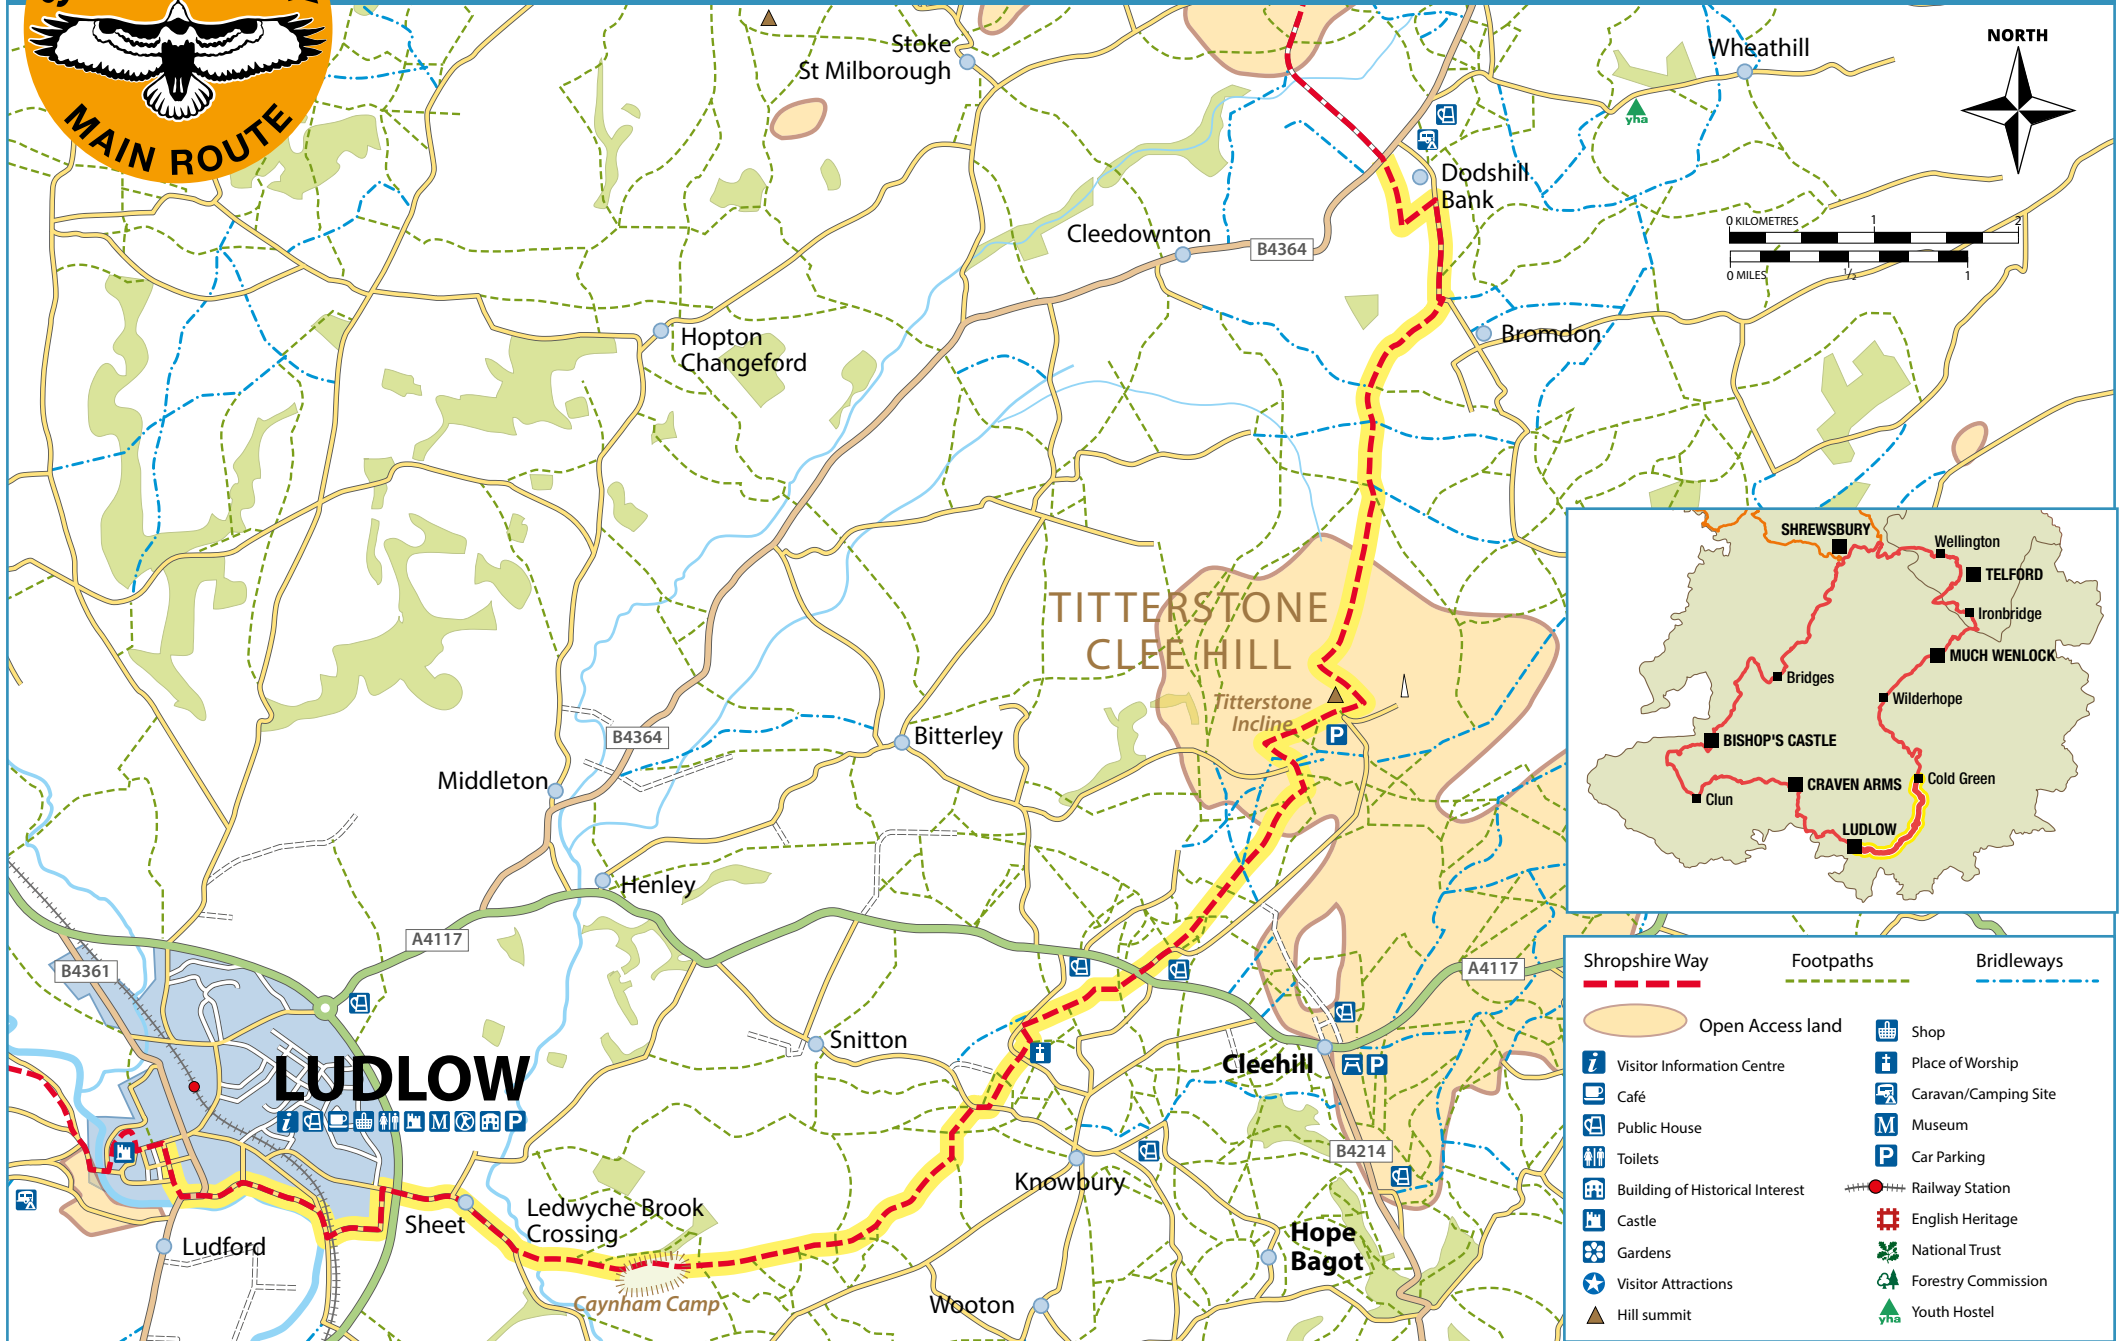

Stage 6: Ludlow to Wheathill

Shropshire Way	Footpaths	Bridleways